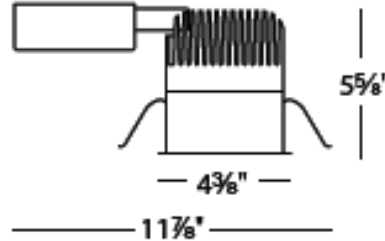

CATALOG NUMBER	TYPE
PROJECT	

4" LEDme™ INVISIBLE TRIM™ DOWNLIGHT

HR-LED418-R-RO

Ordering Matrix					
Series	Lamp	Model Number	Installation Type	Invisible Trim™	Color Temperature
HR	LED	418	R = Remodel housing	RO=Round	W = 3000K C = 4500K

Ordering Example (series – lamp - model - installation type & options - color temperature): HR-LED418-R-ROW

Product Details	
Description:	4 inch LED NON-IC new construction Invisible Trim™ housing with 6 LED lamp
Materials:	Die-cast aluminum painted black heat sink. Housing and junction box is 20 gauge steel.
J-Box:	Seven knockouts and four non-metallic sheathed cable style wiring connectors provided for ease of installation. Rated for branch wiring.
Driver:	Input Voltage: 120V AC /60Hz, Power Factor > 0.9 Dimming with thermal protection . Load: MAX 18W
Lamping:	6 LED lamps Color Temperature: 3000K 4500K CRI: 80 75
Ratings:	NON-IC rated. Can be completely covered with insulation U.L. and C.U.L. listed.
Mounting:	Three heavy gauge inner retention clips push out onto ceiling or other mounting surface to firmly hold housing in place. Accommodates surface thickness of up to 3 3/4" cutout hole.

Specification Features	
- Provides 70% average lumen maintenance at 50,000 hrs. - Provided with Push-in wire connector for easy installation. - Accommodate up to a 3/4" ceiling thickness. - Dimming range from 100% to 1%. - ANSI compliant Warm/Neutral LEDs. 35° Visual cut off angle. - Replacement modules - Far more resistant to vibration than incandescent or fluorescent downlights. 5 year WAC Lighting product warranty.	
Approved dimmer	
Lutron	Leviton
SELV-300P-WH	VPE04