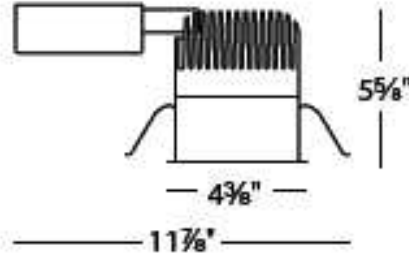

CATALOG NUMBER	TYPE
PROJECT	

4" LEDme™ INVISIBLE TRIM™ DOWNLIGHT

HR-LED418-RIC-SQ

Ordering Matrix					
Series	Lamp	Model Number	Installation Type	Invisible Trim™	Color Temperature
____	____	____	____	____	____
HR	LED	418	R = Remodel housing	IC rated	W = 3000K C = 4500K

Ordering Example (series – lamp - model - installation type & options - color temperature): HR-LED418-RIC-SQW

Product Details	
Description:	4 inch LED IC new construction Invisible Trim™ housing with 6 LED lamp
Materials:	Die-cast aluminum painted black heat sink. Housing and junction box is 20 gauge steel.
J-Box:	Seven knockouts and four non-metallic sheathed cable style wiring connectors provided for ease of installation. Rated for branch wiring.
Driver:	Input Voltage: 120V AC /60Hz, Power Factor > 0.9 Dimming with thermal protection . Load: MAX 11W
Lamping:	6 LED lamps Color Temperature: 3000K 4500K CRI: 80 75
Ratings:	IC rated. Can be completely covered with insulation U.L. and C.U.L. listed.
Mounting:	Three heavy gauge inner retention clips push out onto ceiling or other mounting surface to firmly hold housing in place. Accommodates surface thickness of up to 3 3/4" cutout hole.

Specification Features	
- Provides 70% average lumen maintenance at 50,000 hrs. - Provided with Push-in wire connector for easy installation. - Accommodate up to a 3/4" ceiling thickness. - Dimming range from 100% to 1%. - ANSI compliant Warm/Neutral LEDs. 35° Visual cut off angle. - Replacement modules - Far more resistant to vibration than incandescent or fluorescent downlights. 5 year WAC Lighting product warranty.	
Approved dimmer	
Lutron	Leviton
SELV-300P-WH	VPE04