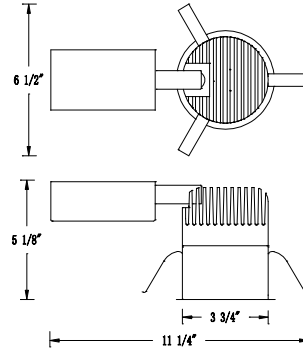

CATALOG NUMBER	TYPE
PROJECT	

3" LEDme™ Remodel NON-IC

HR-LED309-R

Ordering Matrix

Series	Lamp	Model Number	Options	Installation Type	Color Temperature
HR	LED	309	Non-IC rated	R = Remodel housing	W = 3000K C = 4500K

Ordering Example (series – lamp - model - installation type - color temperature): HR–LED309-R-W

Product Details

Description:	3 inch LED NON-IC new construction housing use with 3 LED lamps.		
Materials:	Die-cast aluminum heat sink. Housing and junction box are 20 gauge steel.		
J-Box:	Seven knockouts and four non-metallic sheathed cable style wiring connectors provided for ease of installation. Rated for branch wiring.		
Driver:	Input Voltage: 120V AC / 60Hz, Power Factor > 0.9 Dimming with thermal protection. Load: MAX 10W		
Lamping:	3 LED lamps Color Temperature: 3000K 4500K CRI: 80 75		
Ratings:	NON-IC rated. Cannot be covered with insulation U.L. and C.U.L. listed.		
Mounting:	Three heavy gauge inner retention clips push out onto ceiling or other mounting surface to firmly hold housing in place. 3 3/4" cutout hole.		

Specification Features

- Provides 70% average lumen maintenance at 50,000 hrs.
- Provided with Push-in wire connector for easy installation.
- Accommodate up to a 3/4" ceiling thickness.
- Dimming range from 100% to 1%.
- ANSI compliant Warm/Neutral LEDs.
- 40° Visual cut off angle.
- Replacement modules
- Far more resistant to vibration than incandescent or fluorescent downlights.
- 5 year WAC Lighting product warranty.

Approved dimmer

Lutron

Leviton

SELV-300P-WH

VPE04