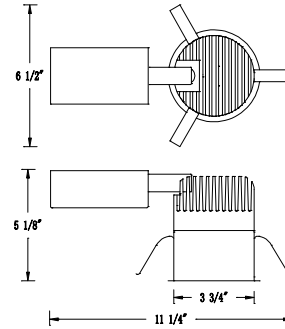

CATALOG NUMBER	TYPE
PROJECT	

3" LEDme™ Remodel IC

HR-LED309-RIC

Ordering Matrix

Series	Lamp	Model Number	Installation Type	Options	Color Temperature
HR	LED	309	R = Remodel housing	IC rated	W = 3000K C = 4500K

Ordering Example (series – lamp - model - installation type - color temperature): HR-LED309-RIC- W

Product Details

Description:	3 inch LED NON-IC new construction housing use with 3 LED lamps.
Materials:	Die-cast aluminum heat sink. Housing and junction box are 20 gauge steel.
J-Box:	Seven knockouts and four non-metallic sheathed cable style wiring connectors provided for ease of installation. Rated for branch wiring.
Driver:	Input Voltage: 120V AC / 60Hz, Power Factor > 0.9 Dimming with thermal protection. Load: MAX 6W
Lamping:	3 LED lamps Color Temperature: 3000K 4500K CRI: 80 75
Ratings:	IC rated. Can be completely covered with insulation U.L. and C.U.L. listed.
Mounting:	Three heavy gauge inner retention clips push out onto ceiling or other mounting surface to firmly hold housing in place. 3 3/4" cutout hole.

Specification Features

- Provides 70% average lumen maintenance at 50,000 hrs.
- Provided with Push-in wire connector for easy installation.
- Accommodate up to a 1" ceiling thickness.
- Dimming range from 100% to 1%.
- ANSI compliant Warm/Neutral LEDs.
- 40° Visual cut off angle.
- Replacement modules
- Far more resistant to vibration than incandescent or fluorescent downlights.
- 5 year WAC Lighting product warranty.

Approved dimmer

Lutron

Leviton

SELV-300P-WH

VPE04