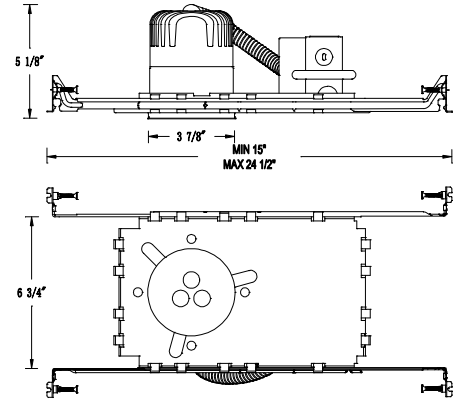

CATALOG NUMBER	TYPE
PROJECT	

3" LEDme™ New Construction NON-IC

HR-LED309-N

Ordering Matrix					
Series	Lamp	Model Number	Installation Type	Options	Color Temperature
HR	LED	309	N=New construction	NON-IC	W = 3000K C = 4500K

Ordering Example (series – lamp - model - installation type & options - color temperature): HR-LED309-N-W

Product Details

Description:	3 inch LED NON-IC new construction housing with 3 LED lamps		
Materials:	Die-cast aluminum painted black heat sink. Housing and junction box is 20 gauge steel. Frame and hanger bars are heavy gauge galvanized steel.		
J-Box:	Seven knockouts and four non-metallic sheathed cable style wiring connectors provided for ease of installation. Rated for branch wiring.		
Driver:	Input Voltage: 120V AC / 60Hz, Power Factor > 0.9 Dimming with thermal protection. Load: MAX 10W		
Lamping:	3 LED lamps		
	Color Temperature:	3000K	4500K
	CRI:	80	75
Ratings:	NON-IC rated. Cannot be covered with insulation. U.L. and C.U.L. listed.		
Mounting:	Supplied with hanger bars, adjustable from 12"-24" to accommodate various joist construction and grid sizes. Hanger bars include a captive mounting "screw-nail" for ease of installation.		

Specification Features

- Provides 70% average lumen maintenance at 50,000 hrs.   - Provided with Push-in wire connector for easy installation.   - Accommodate up to a 1" ceiling thickness.   - Dimming range from 100% to 1%.   - ANSI compliant Warm/Neutral LEDs.   40° Visual cut off angle.   - Replacement modules   - Far more resistant to vibration than incandescent or fluorescent downlights.   5 year WAC Lighting product warranty.
Approved dimmer <table border="0"> <tr> <td>Lutron SELV-300P-WH</td> <td>Leviton VPE04</td> </tr> </table>