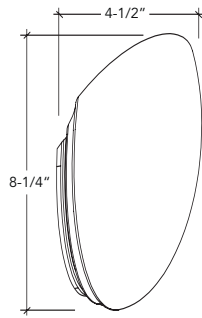

NORALIGHTING®

Type _____

Project _____

Catalog No. _____

Lamp/Wattage _____

DIMENSIONS

Dimensions

- Canopy Diameter: 4-1/2" (114mm)
- Minimum Width: 3/4" (19mm)
- Maximum Width w/ Glass: 4" (101.6mm)

PRODUCT IMAGE: NWO-19BZ

Glass - select a finish

Catalog No.	Finish
NWG-201	AM
	BU
	R
	W

Finishes: AM = Amber, BU = Blue, R = Red, W = White

NWO Compatible Glass

NWG-201

Shell

Glass Finish: Amber (AM), Blue (BU), Red (R), White (W)
Lamp: 100W Med. Base Incan., 26W GU24 Self Ballasting CFL,
40W G9 Halogen, 50W JC GY6.35 Bi-Pin
Glass Height: 8-1/4" Glass Width: 4-1/2"