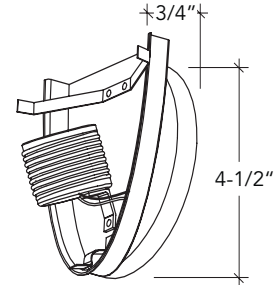

NORALIGHTING®

Type _____

Project _____

Catalog No. _____

Lamp/Wattage _____

DIMENSIONS

Dimensions

- Canopy Diameter: 4-1/2" (114mm)
- Minimum Width: 3/4" (19mm)
- Maximum Width w/ Glass: 4" (101.6mm)