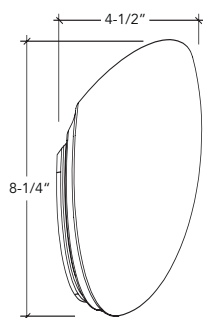

Finishes: BN = Brushed Nickel, BZ = Bronze, S = Silver

NORALIGHTING®

Type _____

Project _____

Catalog No. _____

Lamp/Wattage _____

DIMENSIONS

Dimensions

- Canopy Diameter: 4-1/2" (114mm)
- Minimum Width: 3/4" (19mm)
- Maximum Width w/ Glass: 4" (101.6mm)

PRODUCT IMAGE: NWO-19BZ

Glass - select a finish

| Catalog No. | Finish |
|-------------|--------|
| NWG-201 | AM |
| | BU |
| | R |
| | W |

Finishes: AM = Amber, BU = Blue, R = Red, W = White

NWO Compatible Glass

NWG-201

Shell

Glass Finish: Amber (AM), Blue (BU), Red (R), White (W)
Lamp: 100W Med. Base Incan., 26W GU24 Self Ballasting CFL,
40W G9 Halogen, 50W JC GY6.35 Bi-Pin
Glass Height: 8-1/4" Glass Width: 4-1/2"