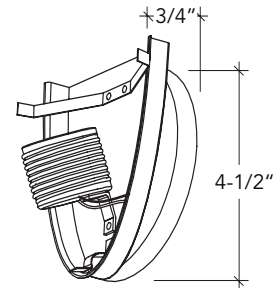

Finishes: BN = Brushed Nickel, BZ = Bronze, S = Silver

NORALIGHTING®

Type _____

Project _____

Catalog No. _____

Lamp/Wattage _____

DIMENSIONS

Dimensions

- Canopy Diameter: 4-1/2" (114mm)
- Minimum Width: 3/4" (19mm)
- Maximum Width w/ Glass: 4" (101.6mm)

PRODUCT IMAGE: NWO-19BZ

Glass - select a finish

| Catalog No. | Finish |
|-------------|--------|
| NWG-201 | AM |
| | BU |
| | R |
| | W |