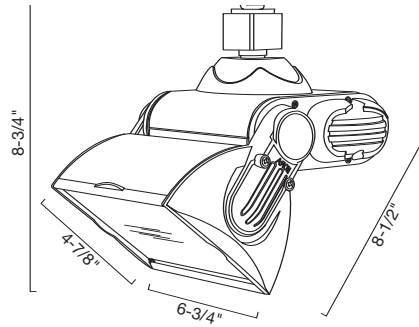

CATALOG NO.	LAMP
NTM-5717/50	50W CMH ED17 Medium Base
NTM-5717/75	75W CMH ED17 Medium Base
NTM-5717/100	100W CMH ED17 Medium Base

FINISH:	White
LAMP:	50W, 70W or 100W ED17 Medium Base
DIMENSIONS:	Length: 9-5/8"
	Width: 8-1/2"
	Depth: 5-7/8"
	Max.Ext: 9-3/8"
ACCESSORIES:	NAT-398 Clear Replacement Lens
	NAT-399 Prismatic Lens

Tel: 800.686.6672
www.NoraLighting.com

NORA
LIGHTING.

BRILLIANCE SERIES —

HID Wall Wash Track Fixtures

NTM-59T6

Shown with NTA-380 Lamp Shield Accessory sold separately

CATALOG NO. LAMP
 NTM-58DE/70 70W T6 double-ended
 CMH RX7 Base

FINISH: White
 LAMP: 70W T6 RX7s Base,
 Double Ended
 DIMENSIONS: Length:8-1/2" Width: 6-3/4"
 Depth: 4-7/8" Max.Ext: 8-3/4"
 ACCESSORIES: NTA-380 Lamp Shield
 NTA-381 Vertical Louver
 NTA-382 Clear Replacement Lens

NTM-58DE

Shown with NTA-381 Vertical Louver
 Accessory sold separately

NTM-59T6/39 39W Bi-Pin T6 G12 Base
 NTM-59T6/70 70W Bi-Pin T6 G12 Base

FINISH: White
 LAMP: 39W-70W Bi-Pin G12/T6
 DIMENSIONS: Length:8-1/2"
 Width: 6-3/4"
 Depth: 4-7/8"
 Max.Ext: 8-3/4"
 ACCESSORIES: NTA-380 Lamp Shield
 NTA-381 Vertical Louver
 NTA-382 Clear Replacement Lens
 NTA-383 Prismatic Len