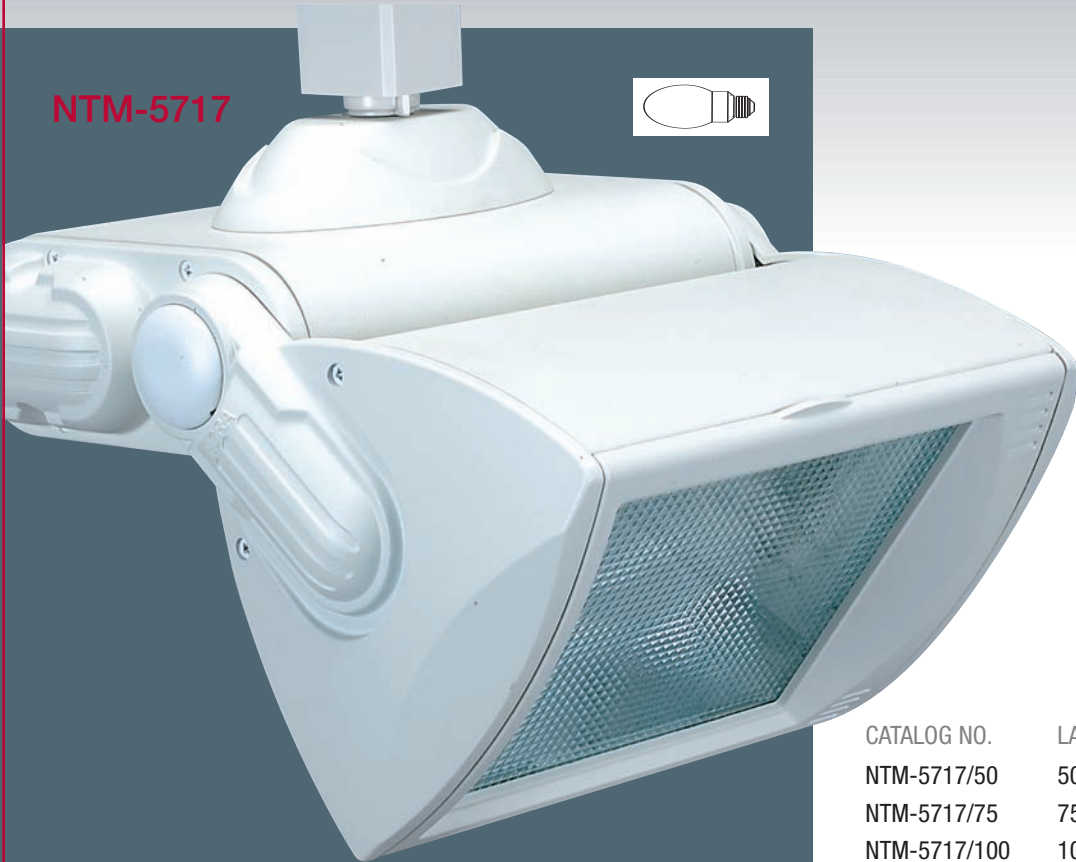

BRILLIANCE SERIES – HID Wall Wash Track Fixtures

Nora Lighting's new Brilliance Series is a family of wall wash track fixtures that utilize ED17, T6 and T6 double-ended Metal Halide sources. These low profile, aesthetically designed fixtures have a powder-coated, cast aluminum housing with clear tempered safety glass that provides 42% UV filtering. A clear reflector provides optimum light performance. A 90-degree vertical and 360-degree horizontal adjustment allows for precise aiming.

NTM-5717

Shown with NAT-399 Prismatic Lens

FEATURES:

- EM/RFI compliance to FCC 18C
- Wire voltage regulation minimizes fluctuation
- Clear tempered safety glass provided 42% UV filtering
- Low profile, aesthetic design
- Heavy-duty cast aluminum construction
- Textured, powder coated finish in Black, White and Silver
- Integral electronic ballast
- Efficient and quiet operation
- ED17, T6 and T6 double-ended Metal Halide sources
- On-Off switch for relamping and repositioning
- Hidden safety switch turns power off when glass lens is removed.
(T6 lamp only)

CATALOG NO.	LAMP
NTM-5717/50	50W CMH ED17 Medium Base
NTM-5717/75	75W CMH ED17 Medium Base
NTM-5717/100	100W CMH ED17 Medium Base

FINISH:	White
LAMP:	50W, 70W or 100W ED17 Medium Base
DIMENSIONS:	Length: 9-5/8"
	Width: 8-1/2"
	Depth: 5-7/8"
	Max.Ext: 9-3/8"
ACCESSORIES:	NAT-398 Clear Replacement Lens
	NAT-399 Prismatic Lens

FINISH: White
 LAMP: 70W T6 RX7s Base,
 Double Ended
 DIMENSIONS: Length:8-1/2" Width: 6-3/4"
 Depth: 4-7/8" Max.Ext: 8-3/4"
 ACCESSORIES: NTA-380 Lamp Shield
 NTA-381 Vertical Louver
 NTA-382 Clear Replacement Lens