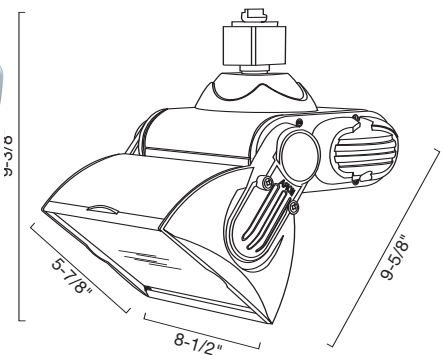

BRILLIANCE SERIES – HID Wall Wash Track Fixtures

Nora Lighting's new Brilliance Series is a family of wall wash track fixtures that utilize ED17, T6 and T6 double-ended Metal Halide sources. These low profile, aesthetically designed fixtures have a powder-coated, cast aluminum housing with clear tempered safety glass that provides 42% UV filtering. A clear reflector provides optimum light performance. A 90-degree vertical and 360-degree horizontal adjustment allows for precise aiming.

NTM-5717

Shown with NAT-399 Prismatic Lens

FEATURES:

- EM/RFI compliance to FCC 18C
- Wire voltage regulation minimizes fluctuation
- Clear tempered safety glass provided 42% UV filtering
- Low profile, aesthetic design
- Heavy-duty cast aluminum construction
- Textured, powder coated finish in Black, White and Silver
- Integral electronic ballast
- Efficient and quiet operation
- ED17, T6 and T6 double-ended Metal Halide sources
- On-Off switch for relamping and repositioning
- Hidden safety switch turns power off when glass lens is removed.
(T6 lamp only)

CATALOG NO.	LAMP
NTM-5717/50	50W CMH ED17 Medium Base
NTM-5717/75	75W CMH ED17 Medium Base
NTM-5717/100	100W CMH ED17 Medium Base

FINISH:	White
LAMP:	50W, 70W or 100W ED17 Medium Base
DIMENSIONS:	Length: 9-5/8"
	Width: 8-1/2"
	Depth: 5-7/8"
	Max.Ext: 9-3/8"
ACCESSORIES:	NAT-398 Clear Replacement Lens
	NAT-399 Prismatic Lens

FINISH: White
 LAMP: 70W T6 RX7s Base,
 Double Ended
 DIMENSIONS: Length:8-1/2" Width: 6-3/4"
 Depth: 4-7/8" Max.Ext: 8-3/4"
 ACCESSORIES: NTA-380 Lamp Shield
 NTA-381 Vertical Louver
 NTA-382 Clear Replacement Lens