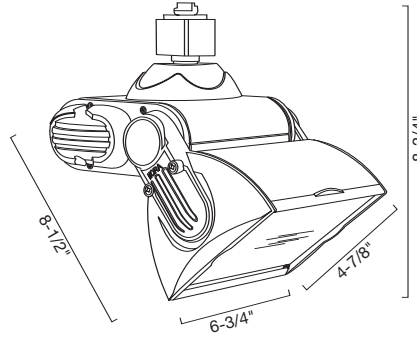

NTM-5717

Shown with NAT-399 Prismatic Lens

FEATURES:

- EM/RFI compliance to FCC 18C
- Wire voltage regulation minimizes fluctuation
- Clear tempered safety glass provided 42% UV filtering
- Low profile, aesthetic design
- Heavy-duty cast aluminum construction
- Textured, powder coated finish in Black, White and Silver
- Integral electronic ballast
- Efficient and quiet operation
- ED17, T6 and T6 double-ended Metal Halide sources
- On-Off switch for relamping and repositioning
- Hidden safety switch turns power off when glass lens is removed.
(T6 lamp only)

CATALOG NO.	LAMP
NTM-5717/50	50W CMH ED17 Medium Base
NTM-5717/75	75W CMH ED17 Medium Base
NTM-5717/100	100W CMH ED17 Medium Base

FINISH:	White
LAMP:	50W, 70W or 100W ED17 Medium Base
DIMENSIONS:	Length: 9-5/8"
	Width: 8-1/2"
	Depth: 5-7/8"
	Max.Ext: 9-3/8"
ACCESSORIES:	NAT-398 Clear Replacement Lens
	NAT-399 Prismatic Lens

FINISH: White
 LAMP: 70W T6 RX7s Base,
 Double Ended
 DIMENSIONS: Length:8-1/2" Width: 6-3/4"
 Depth: 4-7/8" Max.Ext: 8-3/4"
 ACCESSORIES: NTA-380 Lamp Shield
 NTA-381 Vertical Louver
 NTA-382 Clear Replacement Lens

NTM-58DE

Shown with NTA-381 Vertical Louver
 Accessory sold separately

NTM-59T6/39 39W Bi-Pin T6 G12 Base
 NTM-59T6/70 70W Bi-Pin T6 G12 Base

FINISH: White
 LAMP: 39W-70W Bi-Pin G12/T6
 DIMENSIONS: Length:8-1/2"
 Width: 6-3/4"
 Depth: 4-7/8"
 Max.Ext: 8-3/4"
 ACCESSORIES: NTA-380 Lamp Shield
 NTA-381 Vertical Louver
 NTA-382 Clear Replacement Lens
 NTA-383 Prismatic Len