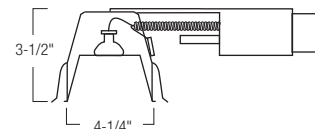

PRODUCT MATRIX

Ordering Example: **NL-402S/1EL / NL-410**

Housing	Ballast						
	# of	Lamp	Magnetic	Electronic		Emergency	
Cat. No.	Lamps	Wattage	120V	Electronic	Dimming		
NL-402S/1EL *	1	50	-	EL	-	NELK-50 **	
NL-402S/1MAG *	1	50	M		-		
NLR-403S/1EL *	1	50	-	EL	-		
NLR-403S/1MAG *	1	50	M		-		

* Not compatible with the NL-468, NL-469, and NL-470 Trim.

** Must be powered by NEBU Series remote battery unit (ordered separately) for 12V emergency power system. Cannot be used with Dimming.