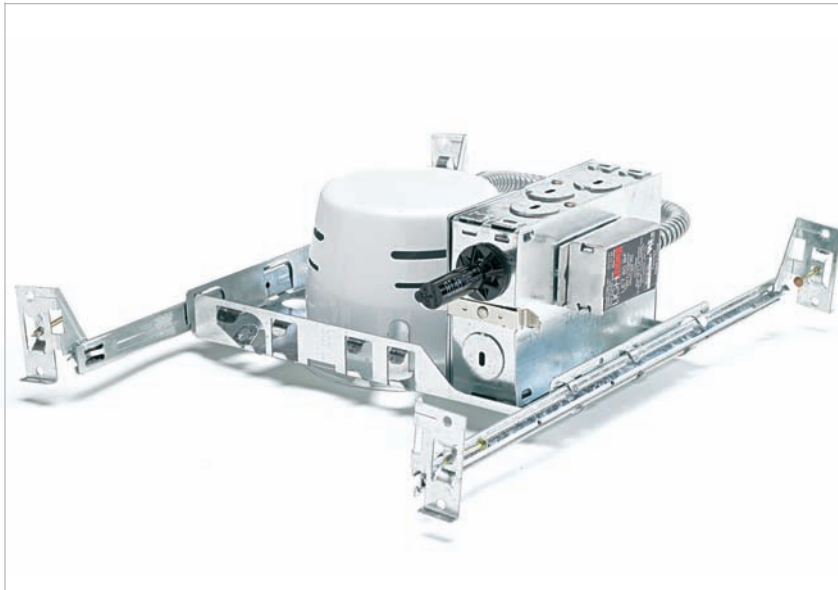

NL-402S Series 4" Low Voltage Downlight Shallow Housing 50W