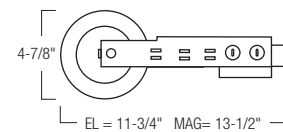

PRODUCT MATRIX

Ordering Example: **NL-402S/1EL / NL-410**

Housing	Ballast						
	# of	Lamp	Magnetic	Electronic		Emergency	
Cat. No.	Lamps	Wattage	120V	Electronic	Dimming		
NL-402S/1EL *	1	50	-	EL	-	NELK-50 **	
NL-402S/1MAG *	1	50	M		-		
NLR-403S/1EL *	1	50	-	EL	-		
NLR-403S/1MAG *	1	50	M		-		

* Not compatible with the NL-468, NL-469, and NL-470 Trim.

** Must be powered by NEBU Series remote battery unit (ordered separately) for 12V emergency power system. Cannot be used with Dimming.