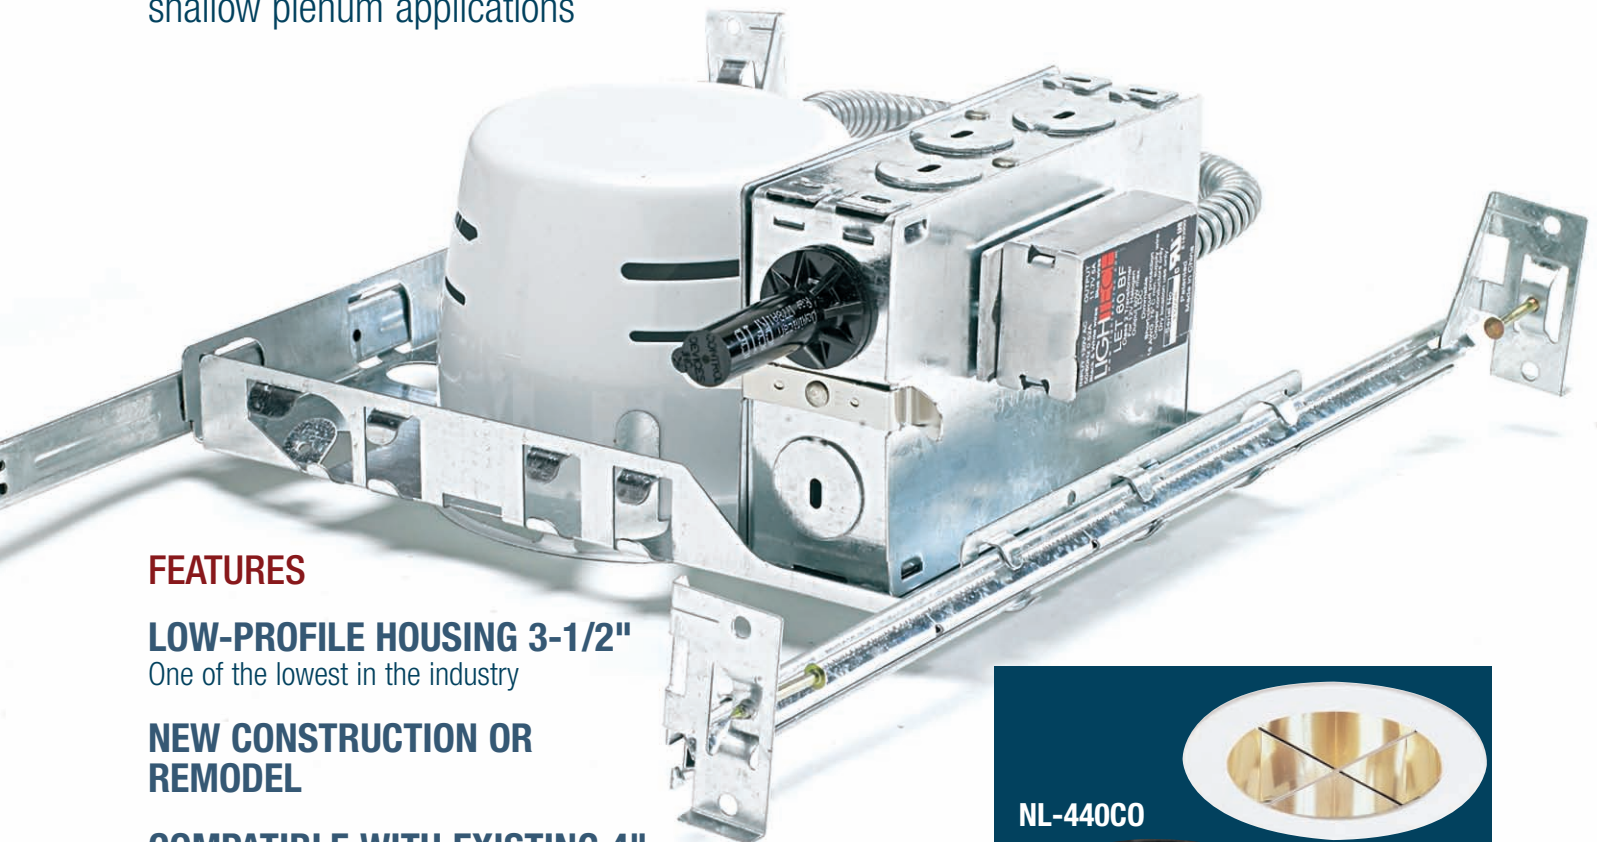

January 2009

NORA NEWS

— NEW PRODUCT ANNOUNCEMENT —

4" SHALLOW HOUSING

LOW VOLTAGE DOWNLIGHT, 50W MR16 LAMP

New low profile housing for installation into shallow plenum applications

FEATURES

LOW-PROFILE HOUSING 3-1/2"

One of the lowest in the industry

NEW CONSTRUCTION OR REMODEL

COMPATIBLE WITH EXISTING 4" LOW VOLTAGE TRIMS*

EXTENSIVE SELECTION OF TRIMS

Adjustable, Shower, Wallwash

QUICK CONNECTORS

Provided for easy installation

Nora Lighting's series of 4" low voltage shallow housings provides crisp, defined MR16 quartz halogen illumination to any application. A wide variety of attractive adjustable trims allows fine-tuned aiming of directional light sources.

Transformer: 50W 120V Magnetic (M) or Electronic (EL) Input 120V Input.

Lamp Types: 50W MR16.

Lamp Adjustment: Circular bracket on low voltage trims provides a secure snap-in hold and friction-locked aiming adjustment.