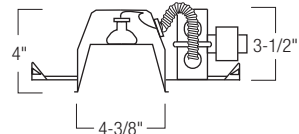

PRODUCT MATRIX

Ordering Example: **NL-402S/1EL / NL-410**

Housing	Ballast						
	# of	Lamp	Magnetic	Electronic		Emergency	
Cat. No.	Lamps	Wattage	120V	Electronic	Dimming		
NL-402S/1EL *	1	50	-	EL	-	NELK-50 **	
NL-402S/1MAG *	1	50	M		-		
NLR-403S/1EL *	1	50	-	EL	-		
NLR-403S/1MAG *	1	50	M		-		

* Not compatible with the NL-468, NL-469, and NL-470 Trim.

** Must be powered by NEBU Series remote battery unit (ordered separately) for 12V emergency power system. Cannot be used with Dimming.