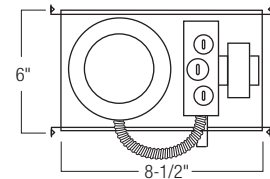

PRODUCT MATRIX

Ordering Example: **NL-402S/1EL / NL-410**

Housing	Ballast						
	# of	Lamp	Magnetic	Electronic		Emergency	
Cat. No.	Lamps	Wattage	120V	Electronic	Dimming		
NL-402S/1EL *	1	50	-	EL	-	NELK-50 **	
NL-402S/1MAG *	1	50	M		-		
NLR-403S/1EL *	1	50	-	EL	-		
NLR-403S/1MAG *	1	50	M		-		

* Not compatible with the NL-468, NL-469, and NL-470 Trim.

** Must be powered by NEBU Series remote battery unit (ordered separately) for 12V emergency power system. Cannot be used with Dimming.