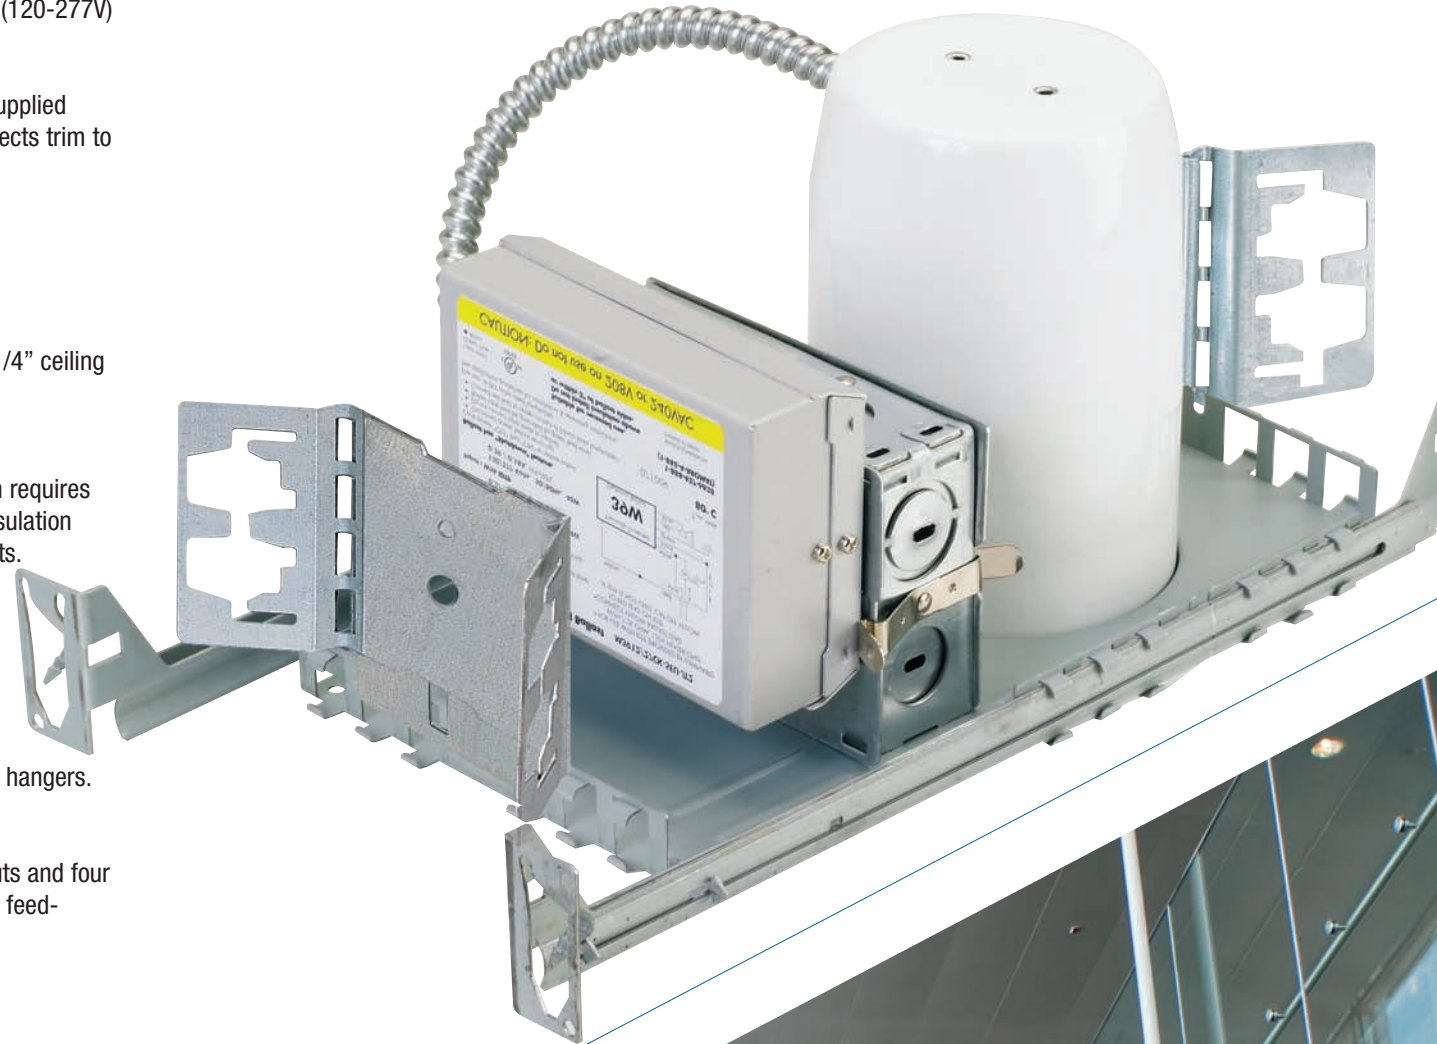

# NHID-4 – 4" HID Metal Halide Downlights

Nora Lighting has expanded its line of HID Downlight fixtures with the addition of a 4-inch aperture series that utilize T4, T6, Par20 and GX10 MR16 Metal Halide sources from 20 to 70 Watts. The architectural housing features a steel constructed plaster frame, two adjustable universal mounting brackets, fingers on all sides to hold flat bar hangers, electronic ballast and inherent thermal protection. A selection of die-cast, high performance trims including aluminum reflectors in a range of beam distributions, baffle and adjustable elbow is available. All units are UL and cUL listed

**Ballast:** Electronic ballast is universal input (120-277V)

**Socket:** 4KV pulse rated porcelain socket supplied with trim. Eight -inch lead with molex connects trim to housing.

**Lamp Type:** PAR20, T4, T6 or GX10 MR16

**Bar Hanger Brackets:** Universal mounting brackets adjust 3-1/8" vertically, 3-7/8" horizontally and accept flat bar hangers, C-channel or 1/2" EMT conduit pipe. Also includes fingers on all sides to hold flat bar hangers.

**Junction Box:** Contains seven 7/8" knockouts and four Romex pryouts with strain relief. Listed for feed-through.

**NHID-420** - 4" HID Metal Halide Housing, 20W

**NHID-439** - 4" HID Metal Halide Housing, 39W