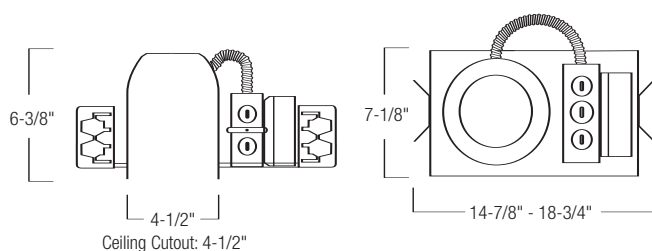

NORALIGHTING®

Tel: 800.686.6672

www.NoraLighting.com