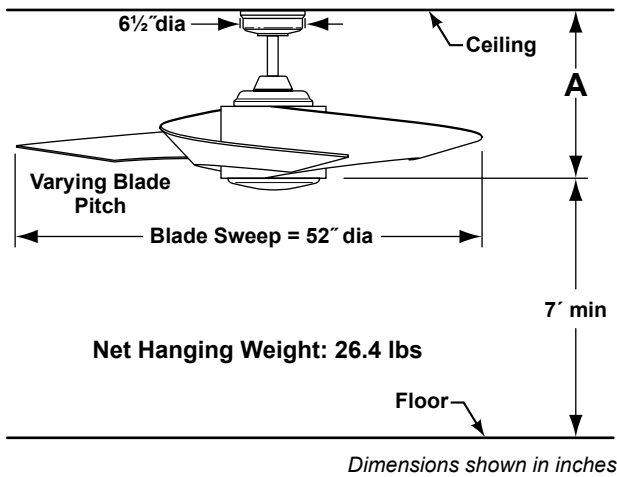

The Torto™ Fan Assembly – FP7900**

Available Finishes	
MG	Metro Gray
OB	Oil-Rubbed Bronze

Distance from Ceiling to Edge of Blade	A
Fan w/6" downrod	15"
Fan w/12" downrod	21"
Fan w/18" downrod	27"
Fan w/24" downrod	33"
Fan w/36" downrod	45"
Fan w/48" downrod	57"
Fan w/60" downrod	69"
Fan w/72" downrod	81"

Airflow / Energy Efficiency Info (120V)					
Fan Speed	Max RPM	CFM	CFM / Watts	Amps	Watts
High	106	4400	76	0.49	58
Med	88	2800	79	0.44	36
Low	66	1700	93	0.34	18

INSTALLATION REQUIREMENTS:

Fan must be attached to a securely anchored electrical junction box capable of withstanding a load of at least 50 lbs.

ELECTRICAL REQUIREMENTS:

Requires a grounded electrical supply line of 120 volts AC, 60 Hz, 15 amp circuit.

MOTOR SPECS:

172 x 20 motor is designed for optimal performance with this fan.

BLADE SET:

Three composite blades are included.

CONTROL OPTIONS:

C20 hand-held reversing remote control with canopy-style receiver unit (RECAN68) is included. Push button remote control has 3 fan speeds, infinite light levels, reverse and off button. Optional C21 wall control is available—sold separately. Instructions are provided with each control.

LIGHTING OPTIONS:

2-bulb built-in downlight fixture with two 60-watt candelabra bulbs is included. Maximum downlight wattage is not to exceed 120 watts.

DOWNROD OPTIONS:

Fan comes with a 1" dia. x 6" long downrod (DR1-6). Optional downrods available in 12", 18", 24", 36", 48", 60" and 72" lengths. Fan can be mounted on a sloped ceiling up to 30°. Most sloped ceiling installations require a downrod longer than the standard 6" downrod. Call technical support for more information.

LOCATION USE:

Fan is rated for dry and damp locations.

10983 Bennett Parkway
Zionsville, IN 46077
Toll Free (888) 567-2055
FAX (866) 482-5215

Outside U.S. call (317) 733-4113

Visit Our Website www.fanimation.com