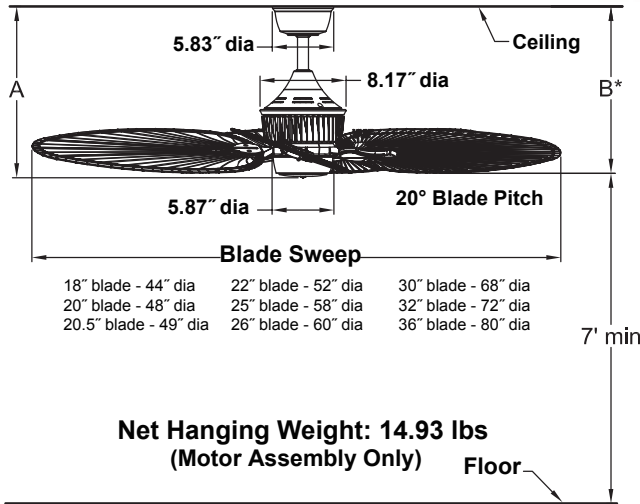

LOUVRE®

MAD3255** Ceiling Fan

Net Hanging Weight: 14.93 lbs
(Motor Assembly Only)

Available Finishes	
BA	Bronze Accent
PW	Pewter
RS	Rust (Damp)

	A	B*
Fan w/6" downrod	16.26"	15.84"
Fan w/12" downrod	22.26"	21.84"
Fan w/18" downrod	28.26"	27.84"
Fan w/24" downrod	34.26"	33.84"
Fan w/36" downrod	46.26"	45.84"
Fan w/48" downrod	58.26"	57.84"
Fan w/60" downrod	70.26"	69.84"
Fan w/72" downrod	82.26"	81.84"

*Dimension when used with BPD4A blades. Ceiling to blade measurement will vary depending on blade.

INSTALLATION REQUIREMENTS:

Fan must be attached to a securely anchored electrical box capable of withstanding a load of at least 50 lbs.