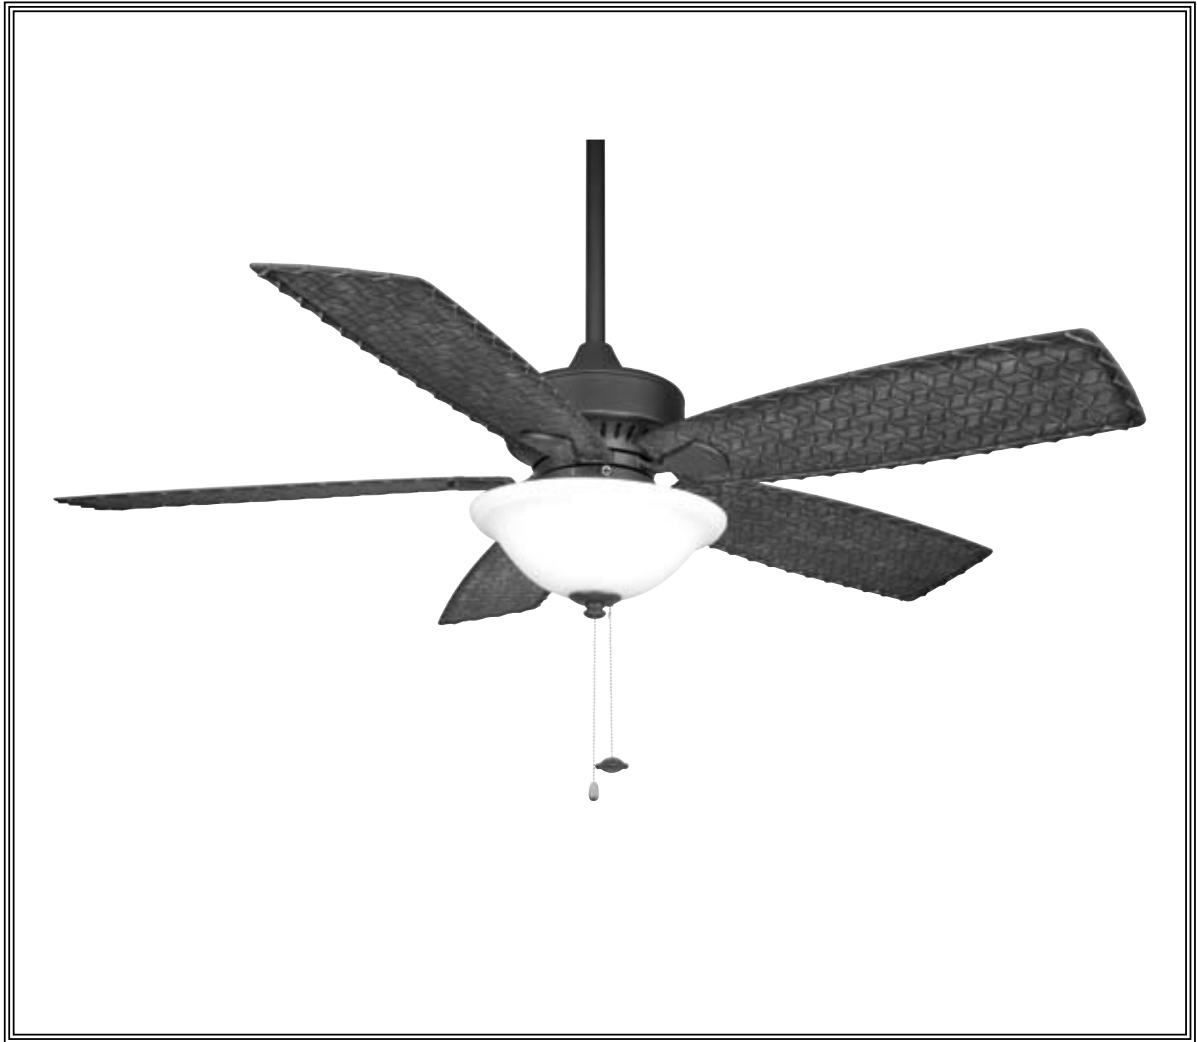

The Cancun™

FP80110B Fan

SPECIFICATION SHEET

Product Specifications Subject To Change

The Cancun™ Fan Assembly – FP8011OB

Fan Assembly - FP8011OB	
Distance from Ceiling to Blade Edge (with 4.5" DR)	11.98"
Blade Sweep / Pitch	52" / 14°
Housing Diameter	9.06"
Canopy Diameter	5.75"
Net Hanging Weight: (with Light Kit)	23.85 lbs

MOTOR SPECS:

172 x 20 motor is designed for optimal performance with this fan.

CONTROL OPTIONS:

CWRL4** wall control and CRL4WH and CRL8TS remote controls are available—sold separately. Instructions are provided with each control.

The Cancun™ fan comes with a 1" Dia. x 4.5" downrod. Optional downrods are available in 12", 18", 24", 36", 48", 60", and 72". For installations requiring a longer downrod, a downrod coupler is available. The Cancun™ fan can be mounted on a sloped ceiling up to 30°. Most sloped ceiling installations require a downrod longer than the standard 4.5" downrod. Optional sloped ceiling ball kits (SCB1-52) are available for up to 52°. Call your local dealer for more information.